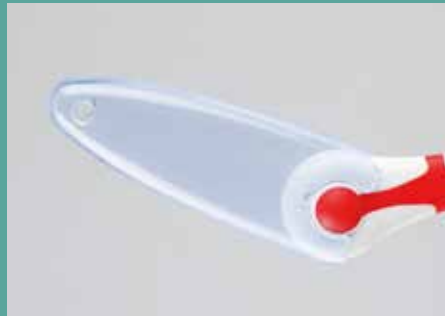

With many different diameters, the range offers optimally adapted and thorough cleaning for every interdental space. The plastic-coated wire makes brushing particularly gentle on tooth enamel.

The interdental brushes are very easy to use and remove food residues and plaque between the teeth without

much effort. Especially with dentures and braces, the brushes are ideal for thoroughly cleaning gaps and spaces.

The multiple-use cap completes the genius of this product: as protection at the upper end of the brush, and the grip extension on the rear end of the body.

Interdental brushes are a good alternative to dental floss. Like a toothbrush, they can be rinsed under running water after use and thus be reused several times.

the right brush for every interdental space

the flexible 2-components body allows for safe use

plastic-coated wire for a most gentle cleaning

especially non-slip 2-component application for a secure fit between thumb and forefinger

the closing cap may be used as a practical handle extension