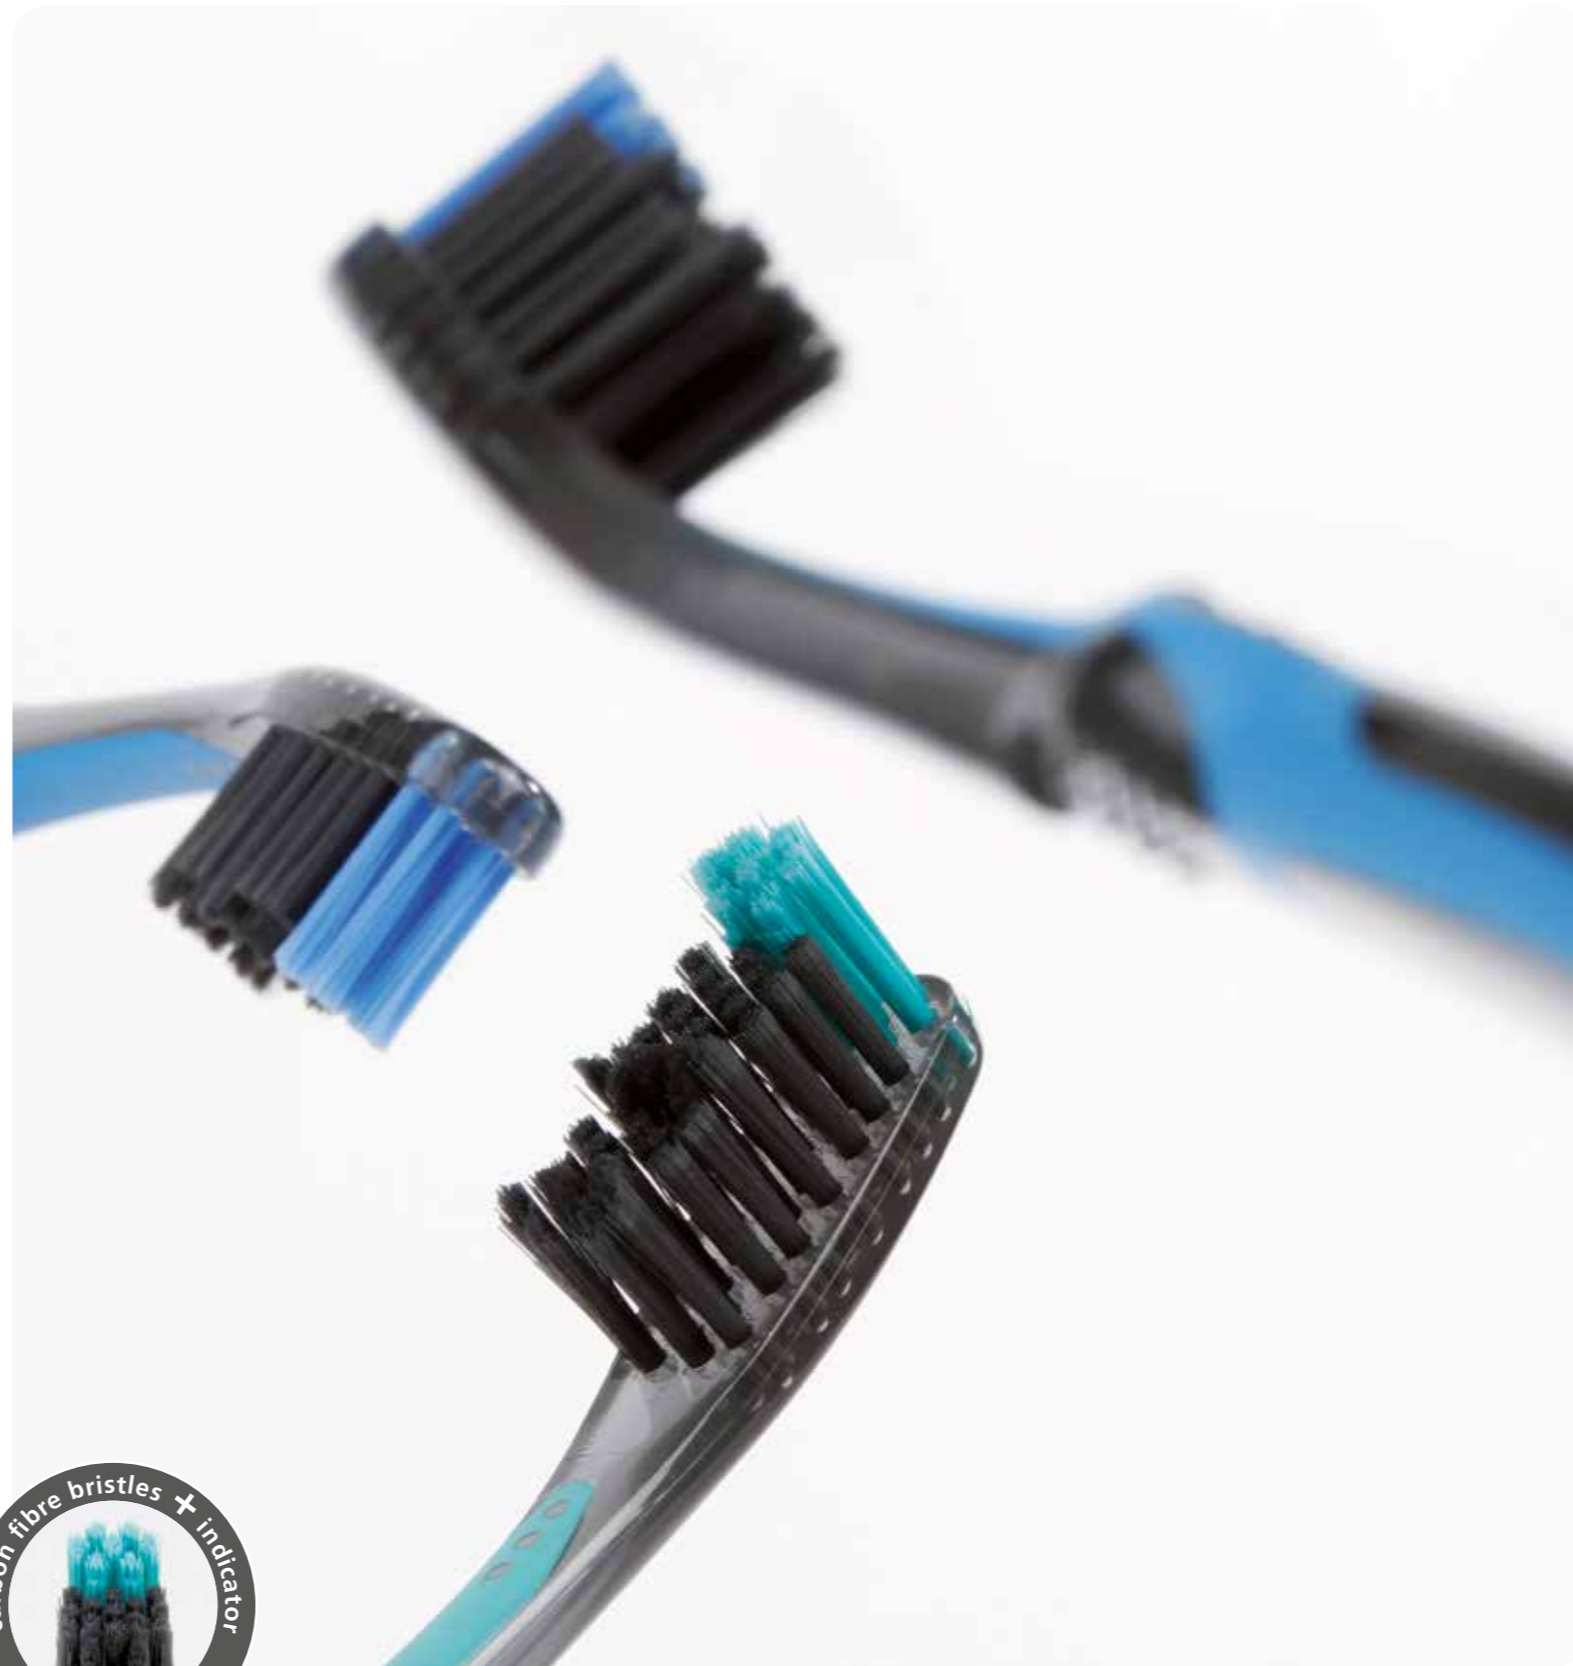

Stylish, functional and efficient

At the beginning of every new product stand the customer needs. We also placed high emphasis in the development on our new brush generation on design, functionality and efficiency. All brushes have been developed together with a Swiss university and have been tested on their cleaning performance. Additionally different additional benefits such as a suction cup for children's toothbrushes, flexible brush heads and backs, tongue cleaner as well as a new stamping offer experientable added value for customers and users respectively.

Charcoal+

Charcoal: for the preservation of naturally white teeth

Charcoal+ promotes with its charcoal bristles the preservation of the natural white tooth colour: micro-carbon particles reliably remove plaque and reinforce the cleaning effect. They gently polish the tooth surface, protect the tooth enamel and brighten discolorations of red wine, tea or tobacco.

The coloured indicator bristles fade when the toothbrush needs to be replaced to always assure a great cleaning performance at any time.

effective and protective

charcoal bristles with rounded ends for in-depth and protective cleaning

perfect cleaning results thanks to the multi-level cut

coloured indicator bristles show when it is time to change the toothbrush

powerful and hygienic

slip-resistant grip with double-sided nubs

ergonomic 2-component grip for a comfortable cleaning movement