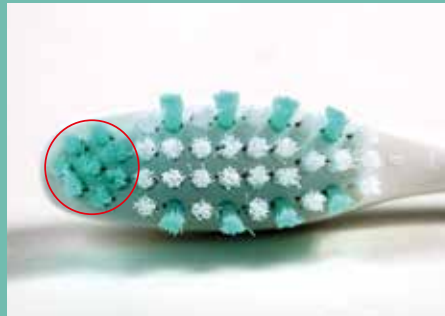

mix of bristle bundles, «power tip» and stepped cut