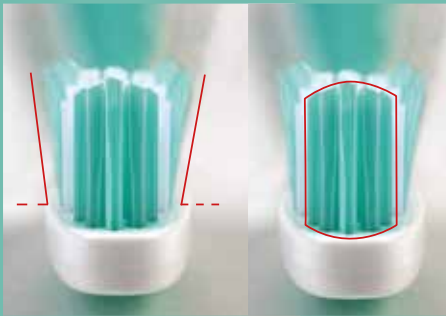

angled and straight bristles for optimal cleaning results