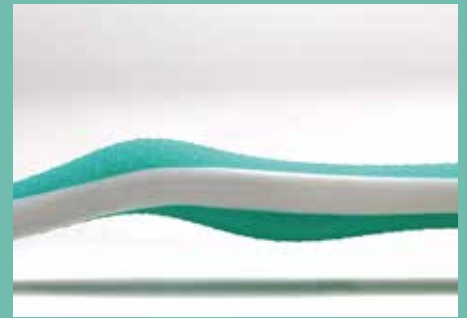

Curve

Ergonomic and well-engineered

The Toothbrush «Curve» impresses with its puristic and ergonomic design. The TPE anti-slip surface with small Swiss crosses gives it a discreet character and underlines its distinctive design.

The flexible construction ensures gentle cleaning and perfect pressure sensitivity. The thumb and finger grooves ensure a safe guidance of the brush and a pleasant cleaning sensation.

The special stepped cut of «Curve», with bristle bundles of different heights, ensures thorough interdental care.

The practical «power tip» and the outer angle of the bristles clean the inner sides of your teeth as well as the rearmost molars particularly well.

«Curve» is available in three different degrees of hardness: soft, medium und hard.

In addition, the tongue cleaner on the back of its head ensures an optimal cleaning result and a pleasant feeling of freshness.

special stepped cut enables improved interdental care

integrated tongue cleaner on the brush head