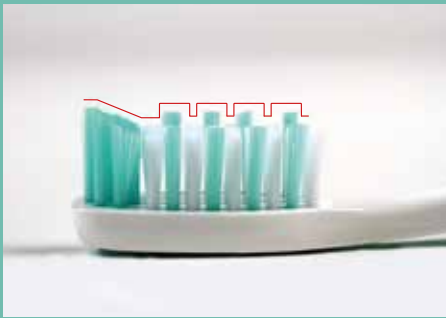

Curve

Ergonomic and well-engineered

The Toothbrush «Curve» impresses with its puristic and ergonomic design. The TPE anti-slip surface with small Swiss crosses gives it a discreet character and underlines its distinctive design.

The flexible construction ensures gentle cleaning and perfect pressure sensitivity. The thumb and finger grooves ensure a safe guidance of the brush and a pleasant cleaning sensation.

The special stepped cut of «Curve», with bristle bundles of different heights, ensures thorough interdental care.

The practical «power tip» and the outer angle of the bristles clean the inner sides of your teeth as well as the rearmost molars particularly well.

«Curve» is available in three different degrees of hardness: soft, medium und hard.

In addition, the tongue cleaner on the back of its head ensures an optimal cleaning result and a pleasant feeling of freshness.

special stepped cut enables improved interdental care

integrated tongue cleaner on the brush head