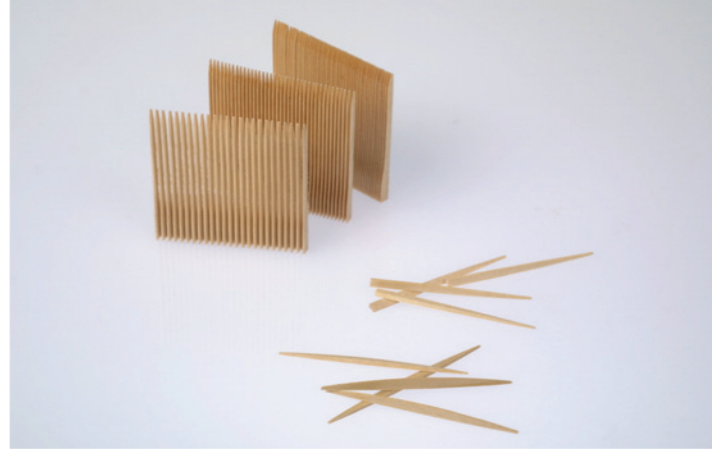

# Dental Stick

**With Ebnat, you have a unique range of products.**

Its versatility enables you to differentiate yourself from your competitors. Whether it's individual sticks in a practical plastic box or a set of scented stick combs in a cardboard envelope, they are always suitable for transport and they always bear your label. Please note that we offer a variety of combination options, as follows:

\* Packaging on request

**With Ebnat, you are a representative of natural quality.**

With Dental Sticks that are made of birch and beech wood, Ebnat Switzerland is committed to being certified according to FSC. FSC is the only wood label that is valid at international level. It guarantees near-natural and socially compatible forest management. The controlled use of wood that is oriented to sustainability is based on long-term return on investment. That is why it is not only the producers, the companies that refine the wood and the consumers who benefit from it, but also the local population and nature.

progressive and optimised

**With Ebnat, you revitalise your range of interdental products.**

The Dental Sticks line from Ebnat is characterised by its quality and its versatility. Depending on their type, the Dental Sticks are manufactured in FSC-certified beech or birch wood on state-of-the-art production systems. The forms of the products that have already been optimised are constantly being complemented by new types. The Sticks can be produced as combs or individually or in raw or scented form, depending on your requirements. With Dental Sticks, Ebnat is setting new standards in interdental care.