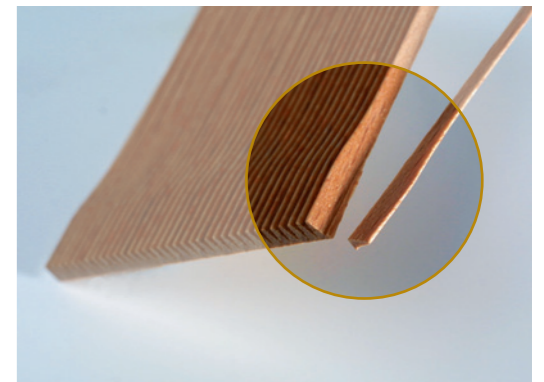

An extra-short stub reduces splice formation.