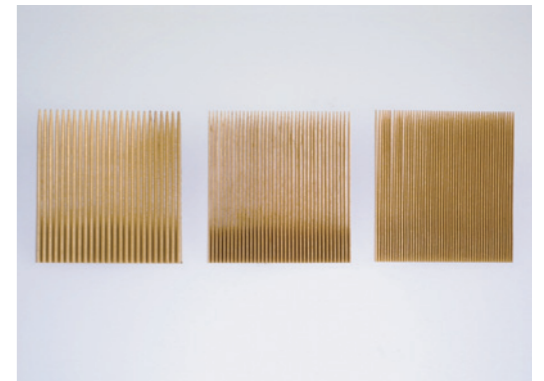

We offer three strengths for specific cleaning.