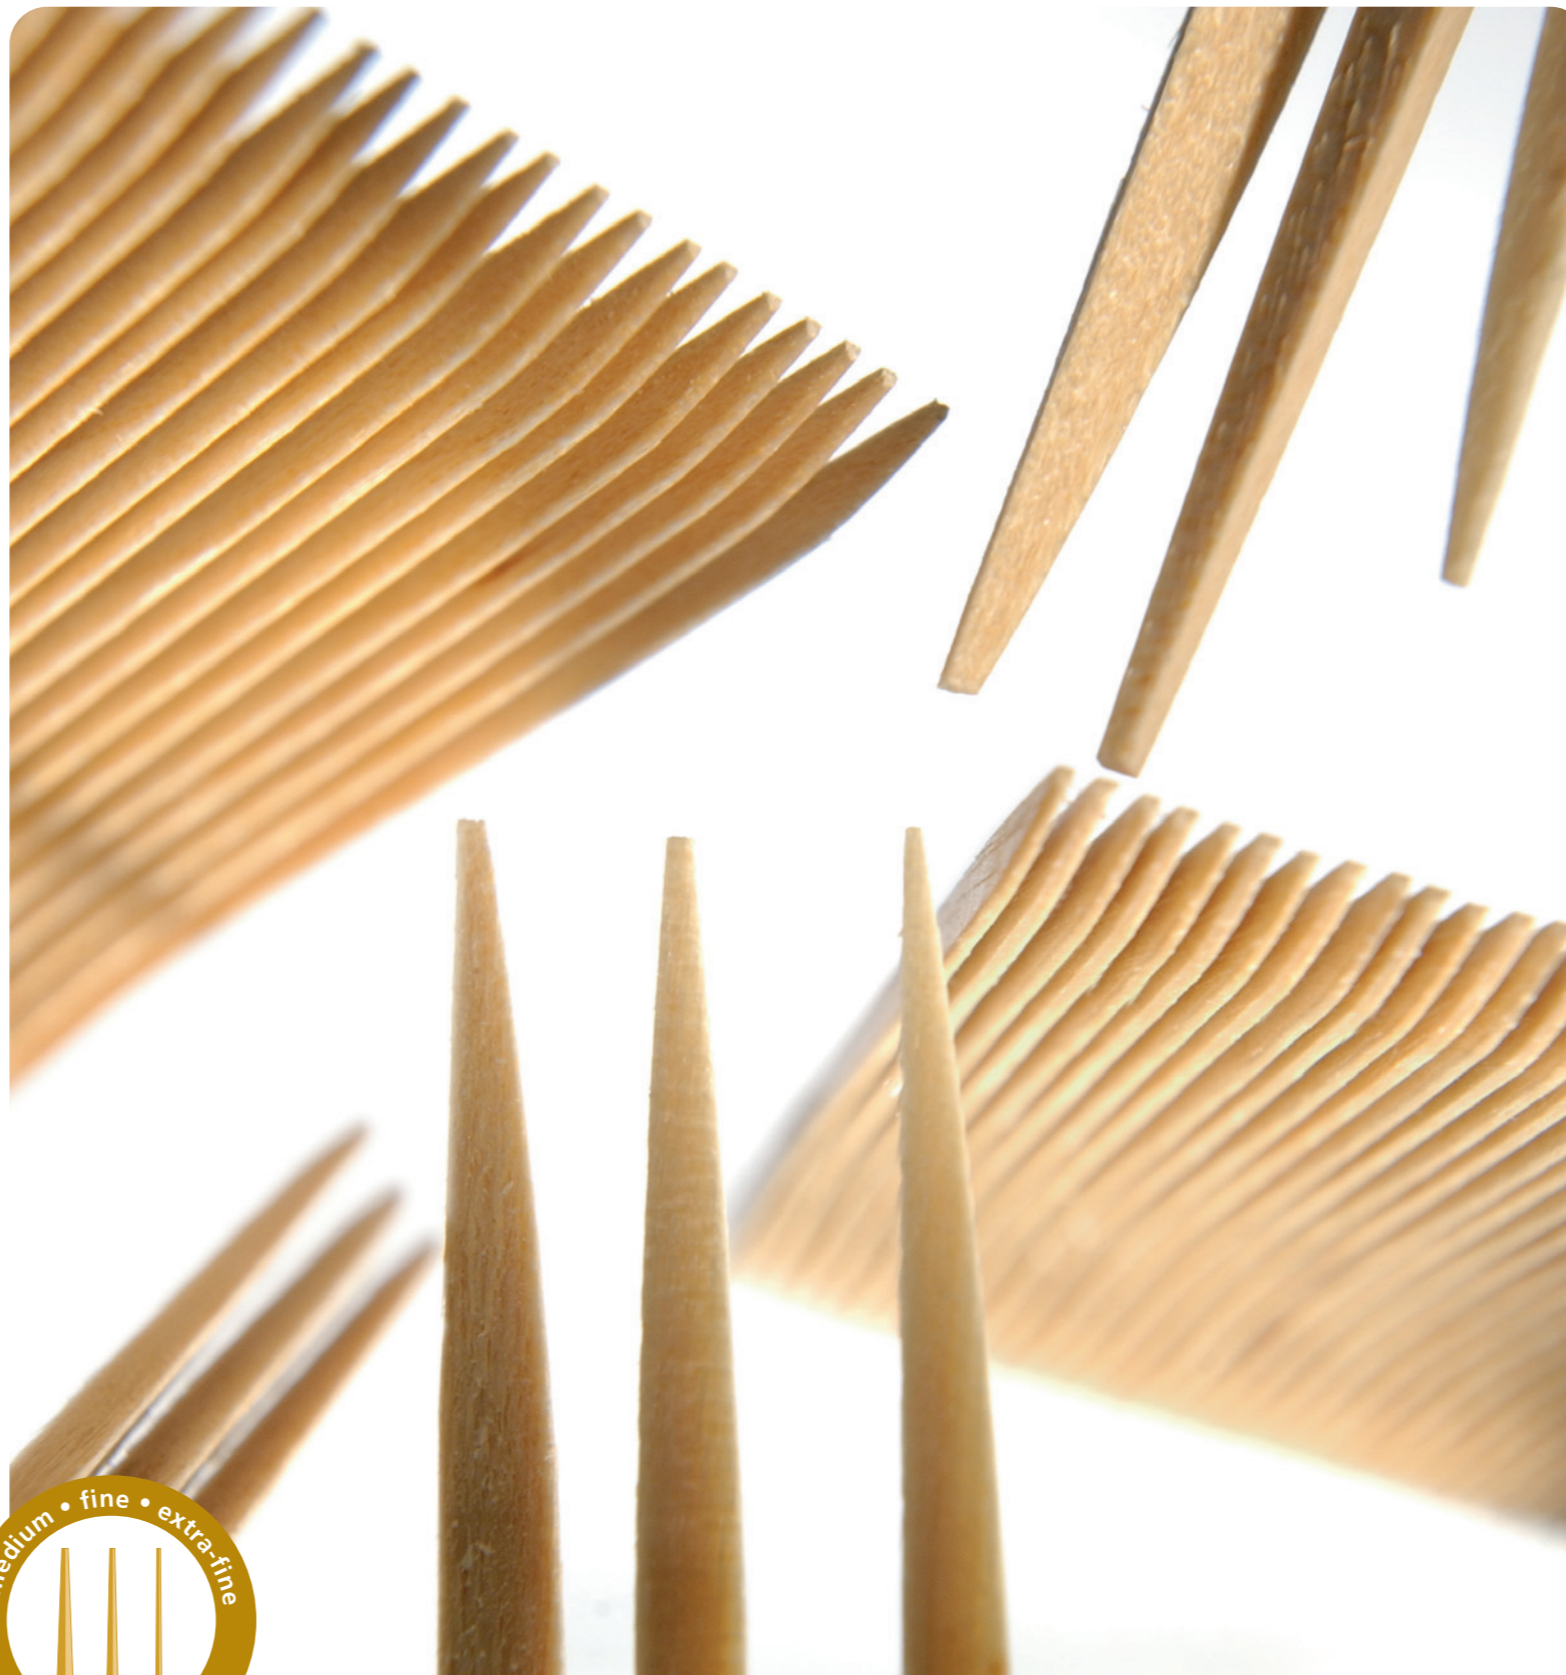

# Dental Stick

**With Ebnat, you have a unique range of products.**

Its versatility enables you to differentiate yourself from your competitors. Whether it's individual sticks in a practical plastic box or a set of scented stick combs in a cardboard envelope, they are always suitable for transport and they always bear your label. Please note that we offer a variety of combination options, as follows:

\* Packaging on request

**With Ebnat, you are a representative of natural quality.**

With Dental Sticks that are made of birch and beech wood, Ebnat Switzerland is committed to being certified according to FSC. FSC is the only wood label that is valid at international level. It guarantees near-natural and socially compatible forest management. The controlled use of wood that is oriented to sustainability is based on long-term return on investment. That is why it is not only the producers, the companies that refine the wood and the consumers who benefit from it, but also the local population and nature.

progressive and optimised

**With Ebnat, you revitalise your range of interdental products.**

The Dental Sticks line from Ebnat is characterised by its quality and its versatility. Depending on their type, the Dental Sticks are manufactured in FSC-certified beech or birch wood on state-of-the-art production systems. The forms of the products that have already been optimised are constantly being complemented by new types. The Sticks can be produced as combs or individually or in raw or scented form, depending on your requirements. With Dental Sticks, Ebnat is setting new standards in interdental care.