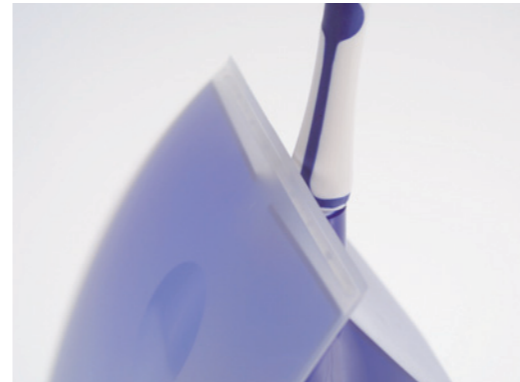

lid to stop smells