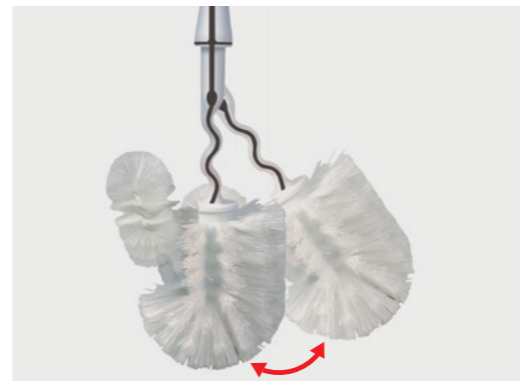

innovative and clean

Ebnat - quite simply neat ideas.

With the **Vista** toilet set you can say goodbye to unpleasant smells. The permanently closed lid locks in unwanted odours.

As soon as the toilet brush is lifted up, the lid opens automatically. It closes again just as easily when the toilet brush is replaced.

The timeless design is not just pleasing on the eye but also easy to use. Thanks to the mounting fittings on the back, the **Vista** toilet set can be easily attached to the wall to save space.

practical and handy

2 components brush with non-slip handle for excellent control

lid to stop smells

flexible section so that all parts can be reached efficiently

automatic and hygienic

lid opens and closes automatically

practical mounting fittings